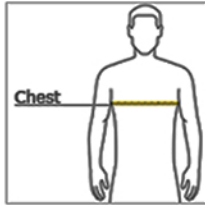

Kid Shirts size charts

Chest Width

Measure under the arm and around the fullest part of the chest with arms down, keeping tape horizontal

Short Sleeve T

	XS	S	M	L
Size	4/6	8	10/12	14/16
Chest	30/32	32/34	34/36	36/38

Long Sleeve Crew Neck Sweatshirt and Hoodie

	S	M	L	XL
Size	6/8	10/12	14/16	18/20
Chest	26-28	28-30	30-32	32-35